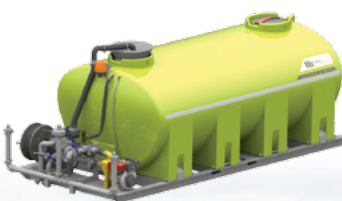

Enquire Now!

3,000L - 17,000L WATER CARTS

10,000L Water Cart

- ✓ 6.5Hp Honda Petrol
 - ✓ 3" 1000L/min Pump
 - ✓ Spray Heads
 - ✓ Entry Model
- \$25,930+GST**

10,000L Water Cart

- ✓ 13Hp Honda Petrol
 - ✓ 3" 1600L/min Pump
 - ✓ Magnum Spray Heads
 - ✓ Dribble Bar
 - ✓ Loading Legs
- \$33,820+GST**

13,000L Water Cart

- ✓ 6.5Hp Honda Petrol
 - ✓ 3" 1000L/min Pump
 - ✓ Spray Heads
 - ✓ Entry Model
- \$28,510+GST**

13,000L Water Cart

- ✓ 10Hp Yanmar Diesel
 - ✓ 3" 1600L/min Pump
 - ✓ Magnum Spray Heads
 - ✓ Dribble Bar
 - ✓ Loading Legs
- \$36,690+GST**

13,000L Water Cart

- ✓ 13Hp Honda Petrol
 - ✓ 3" 1600L/min Pump
 - ✓ Magnum Spray Heads
 - ✓ Dribble Bar
- \$35,180+GST**

15,000L Water Cart

- ✓ 10Hp Yanmar Diesel
 - ✓ 3" 1600L/min Pump
 - ✓ Magnum Spray Heads
 - ✓ Dribble Bar
- \$40,380+GST**